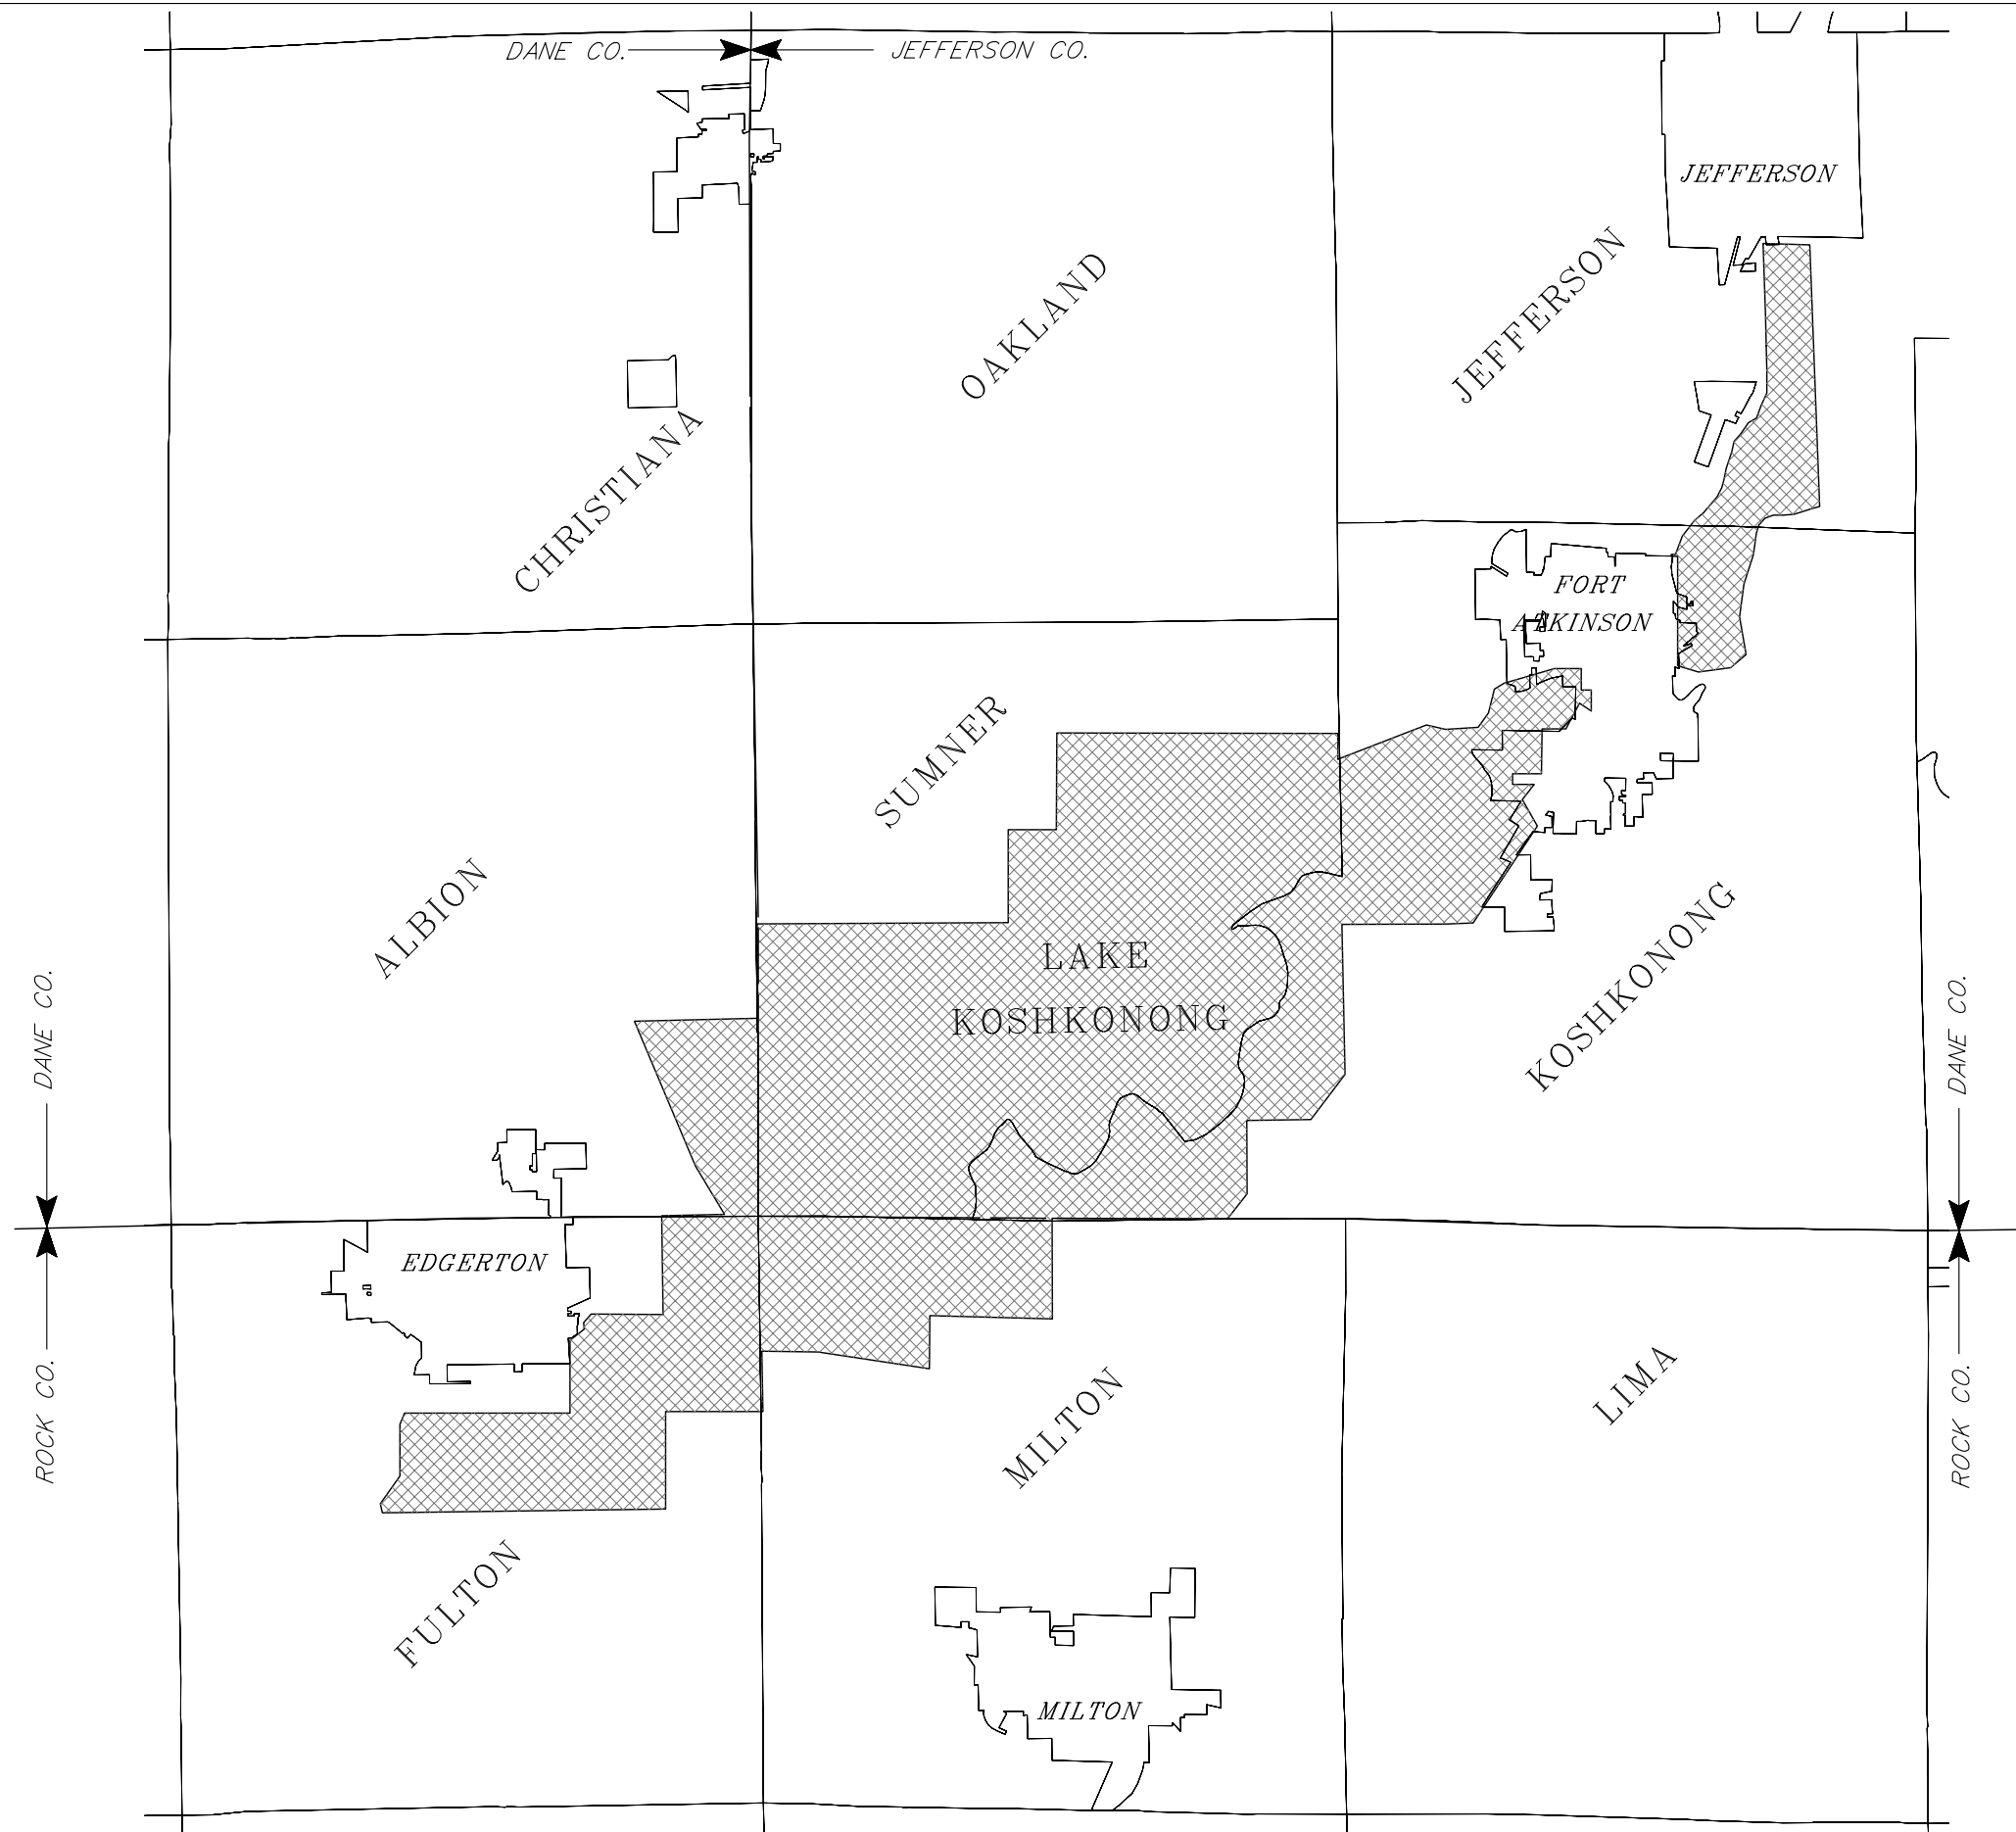

LEGEND

	LAKE DISTRICT BOUNDARY
	TOWNSHIP BOUNDARY
	COUNTY BOUNDARY

DESIGN	INITIALS	DATE
DRAWN	WJP	08/20/98
CHECKED		
APPROVED		
REFERENCE		

ROCK-KOSHKONONG LAKE DISTRICT

NO.	REVISIONS	BY	DATE	DATE TO	A	B	C	0	1	2	3	4	5

ROCK-KOSHKONONG LAKE DISTRICT BOUNDARY MAP

PROJ. NO. 98230

SHEET NO.	1
OF	1